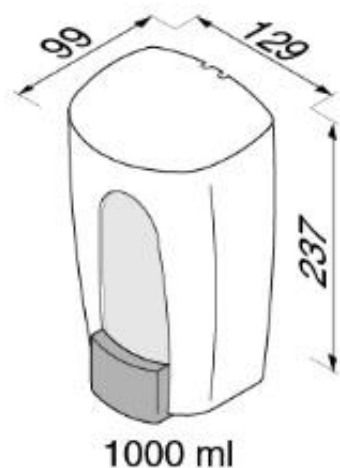

Hotel Collection

911217-01
Soap dispenser

Soap dispenser with level indicator,
ABS, White

- Finish: White
- Wall model, vertical
- With gauge window
- Plastic container/detachable
- Contents 1 ltr.
- Max soap output +/- 1,5 ml.
- With key operated lock
- Guarantee 2 years

- 129x99x237 mm

Quality has proven to be of decisive importance in recent years, which is why we can offer a 12-year warranty period for our chrome products. The entire selection is developed in Amersfoort. Geesa is certified according to the ISO 9001-2008 standard for design, productions and the delivery of bathroom accessories. Geesa reserve the right to change product specification. 10/2015